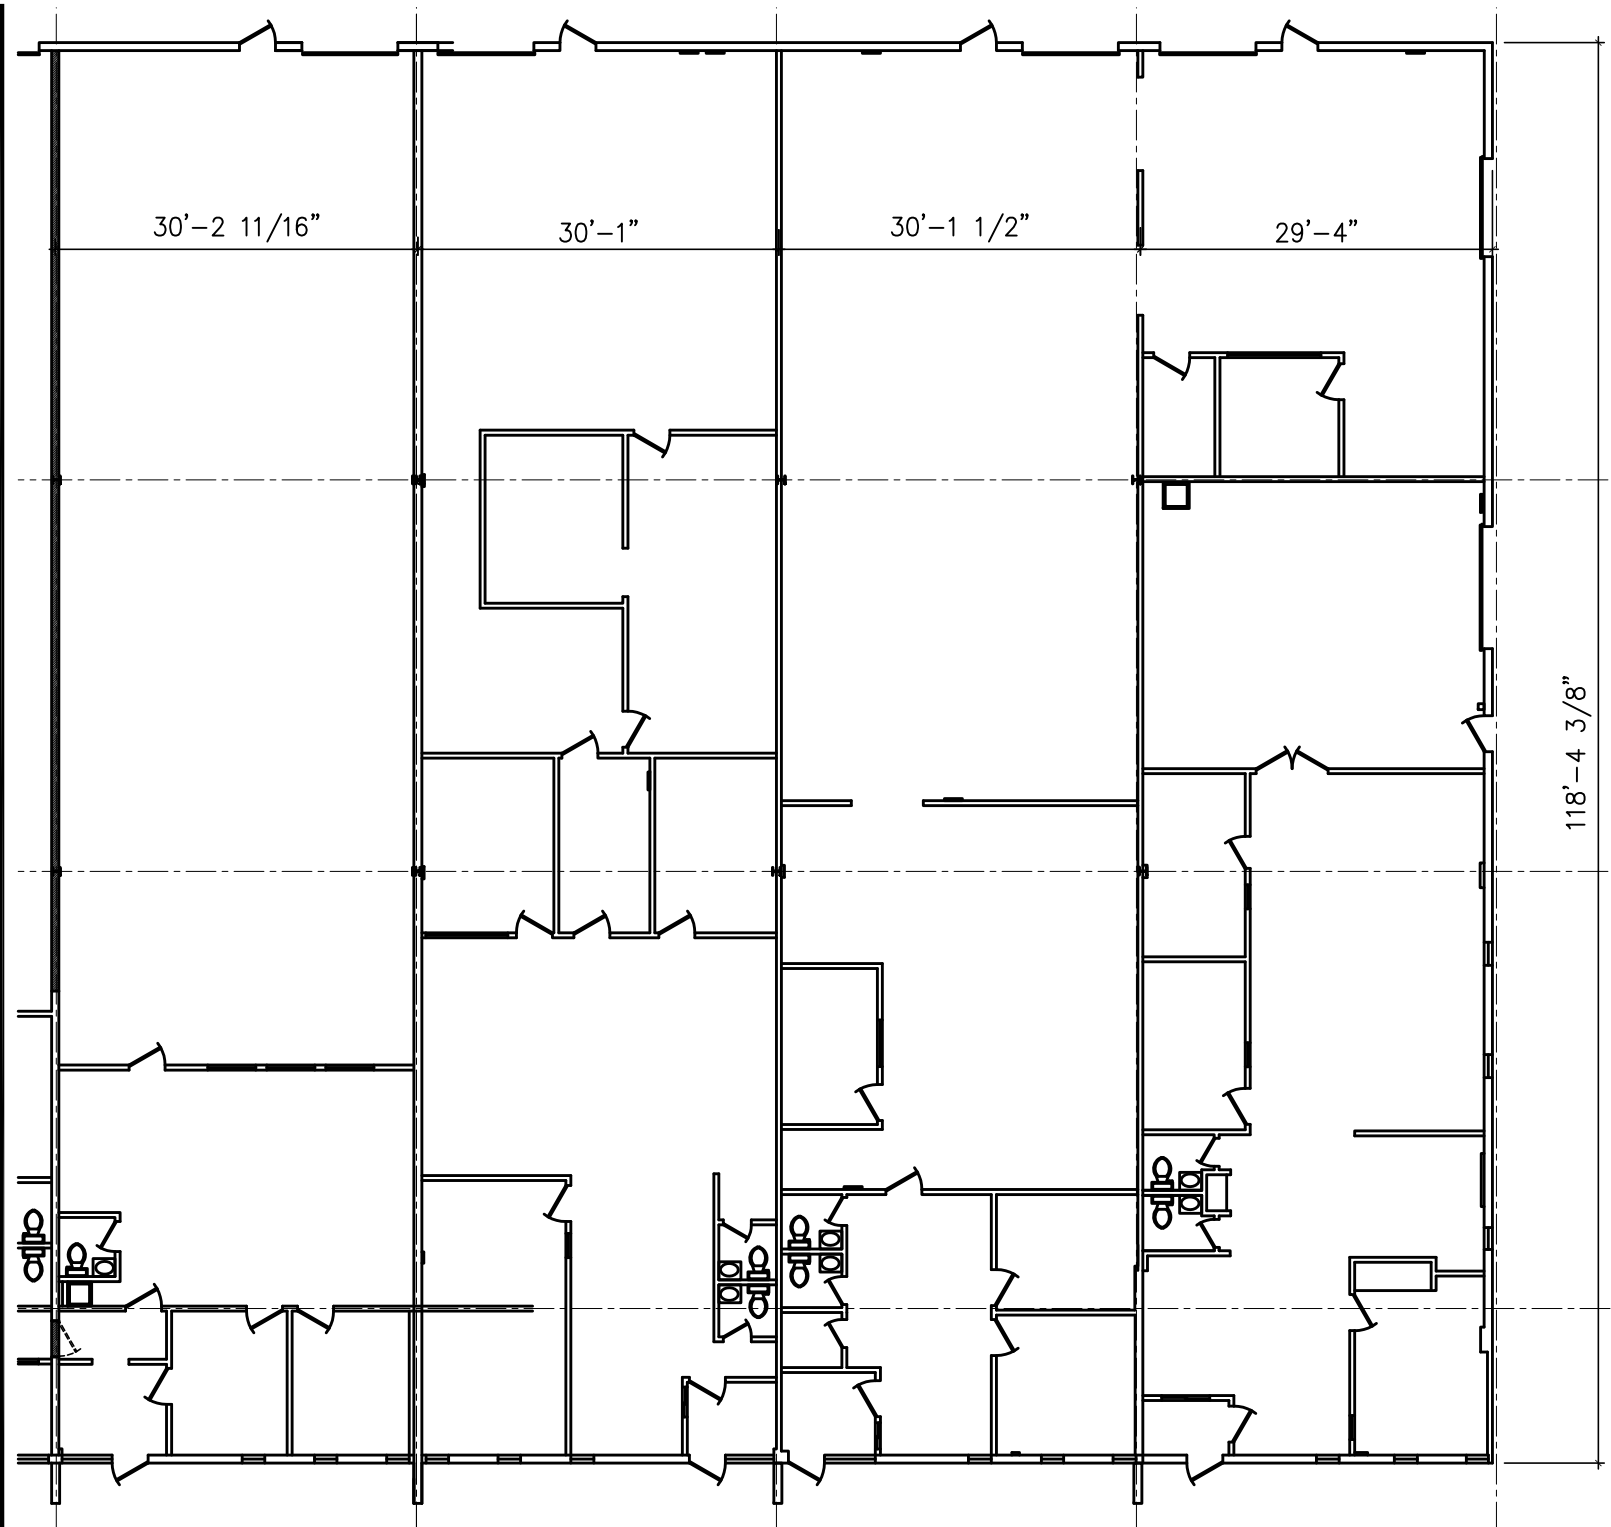

THE
GRAMERCY
DESIGN GROUP

13854 CEDAR ROAD
CLEVELAND, OH 44118

216.397.9600 PHONE
216.397.9604 FAX

www.GRAMERCYDESIGN.COM

WESTWOOD CENTRE II

29313 CLEMENS ROAD
Westlake, OH 44145

Drawn By:

Project No.: